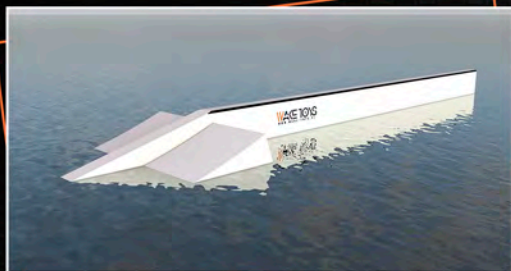

FUN BOXES & OLLI BOXES

S.S.

M 2000x450x120 **12900€**