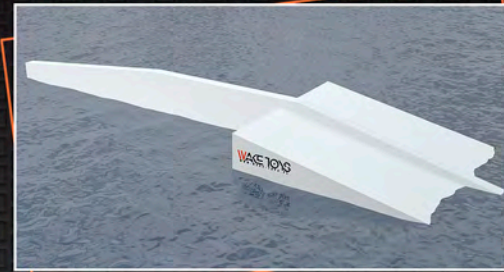

DOWNLAGE A-FRAME

M 2000x440x160 **10500€**