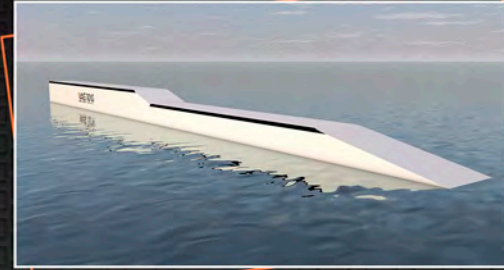

S	1200x40x80	3500€
M	1600x40x80	4700€
L	2000x40x80	5800€

BUTTER BOX

S	1200x100x50	4400€
M	1600x100x50	5800€
L	2000x100x50	7200€

PIPE BOX

S	1200x100x60	5000€
M	1600x100x60	6400€
L	2000x100x60	7800€

BOXES & SLIDERS

FATTY ROOFTOP

S	1600x100x115	6900€
M	2000x100x130	7900€
L	2400x100x160	9900€

B.B.S.U.

S	1800x80x100	6500€
M	2200x80x100	7800€

UP BOX

S	800x100x100	3900€
----------	-------------	-------

PIPES & HANDRAILS

PIPE 90