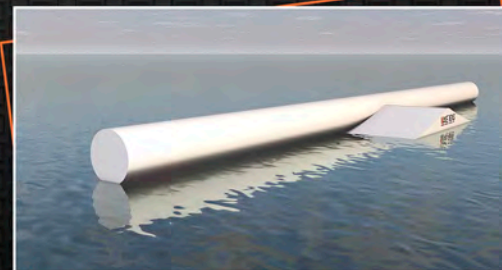

T.P.

M 2000x290x90 **7800€**